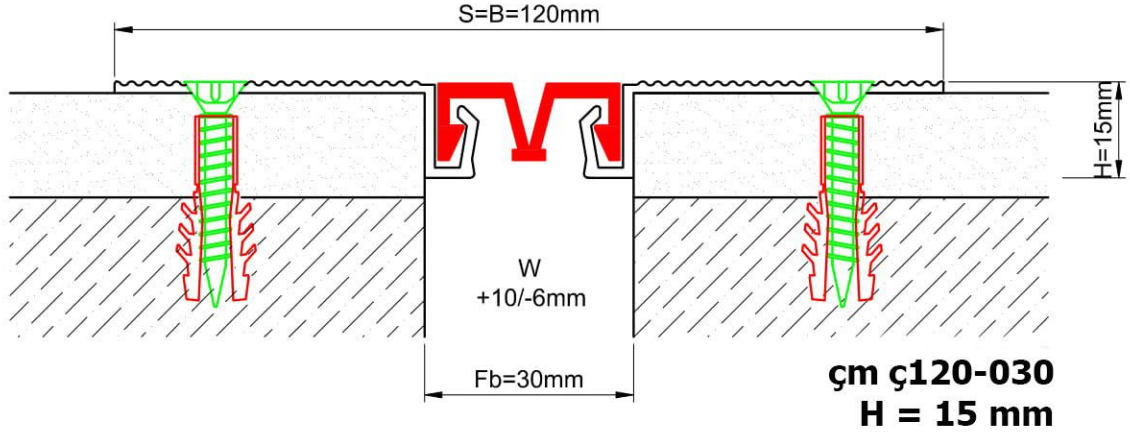

Çamlıbeller Metal,Çelik
Dilatasyon

Duvar-Tavan Profilleri
Wall and Ceiling Profiles
Çm Ç120-030 H=15 mm

| Profil No Profile Number | AS U120-030 | AS U120-030 K |
|-------------------------------------|---|---------------|
| Fb (mm) | 30 | 30 |
| H (mm) yaklaşık approx. | 15 | 15 |
| W± (mm) yaklaşık approx. | +10/-6 | +10/-6 |
| Renk Color | Alüminyum: Natürel, Fitiller: Siyah, gri,diğer Aluminum: Natural,Inserts:Black,gre,y,others | |
| Malzeme Material | Alüminyum, EPDM Kauçuk(siyah),Termoplastik Kauçuk (gri ve diğer) Aluminum, EPDM Rubber(black),Thermoplastic Rubber (grey and others) | |
| Standart Uzunluk Standard Length | 3 | |