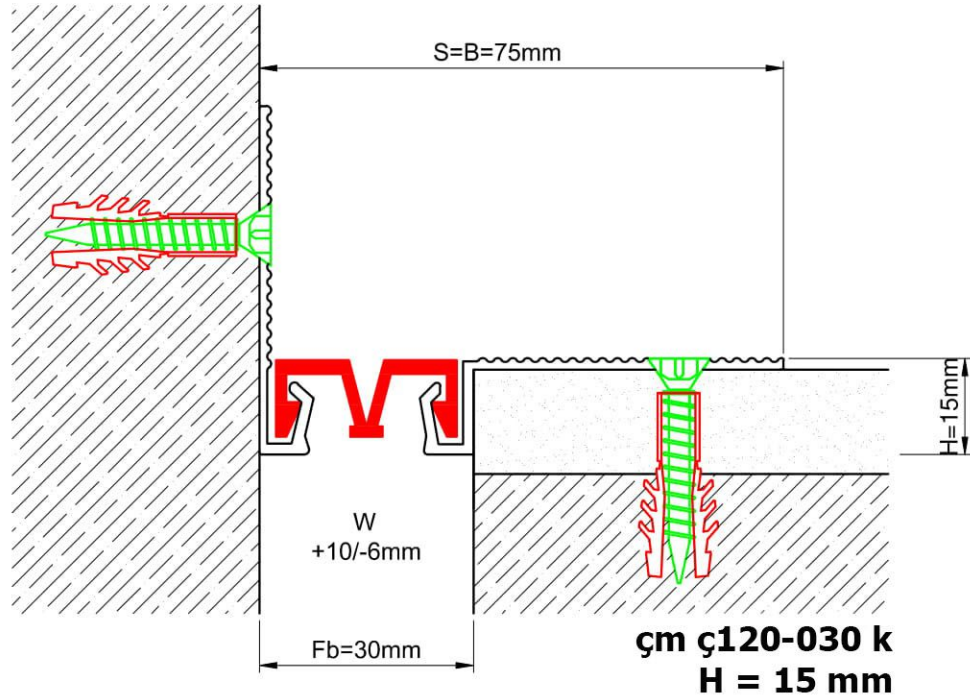

Çamlıbeller Metal,Çelik
Dilatasyon

Duvar-Tavan Profilleri
Wall and Ceiling Profiles
Çm Ç120-030 H=15 mm

| Profil No Profile Number | AS U120-030 | AS U120-030 K |
|-------------------------------------|---|---------------|
| Fb (mm) | 30 | 30 |
| H (mm) yaklaşık approx. | 15 | 15 |
| W± (mm) yaklaşık approx. | +10/-6 | +10/-6 |
| Renk Color | Alüminyum: Natürel, Fitiller: Siyah, gri,diğer Aluminum: Natural,Inserts:Black,gre,y,others | |
| Malzeme Material | Alüminyum, EPDM Kauçuk(siyah),Termoplastik Kauçuk (gri ve diğer) Aluminum, EPDM Rubber(black),Thermoplastic Rubber (grey and others) | |
| Standart Uzunluk Standard Length | 3 | |