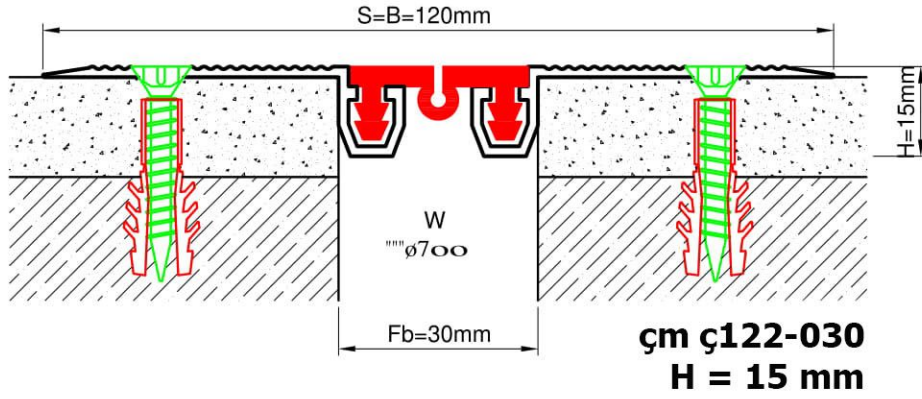

Çamlıbeller Metal,Çelik
Dilatasyon

Duvar-Tavan Profilleri
Wall and Ceiling Profiles
Çm Ç122-030 H=15 mm

Profil No Profile Number	AS U122-030	AS U122-030 K
Fb (mm)	30	30
H (mm) yaklaşık approx.	15	15
W± (mm) yaklaşık approx.	±5	±5
Renk Color	Alüminyum: Natürel, Fitiller: Siyah, gri, diğer Aluminum: Natural, Inserts: Black, grey, others	
Malzeme Material	Alüminyum, TPE Termoplastik Elastomer Aluminum, TPE Thermoplastic Elastomer	
Standart Uzunluk Standard Length	3	