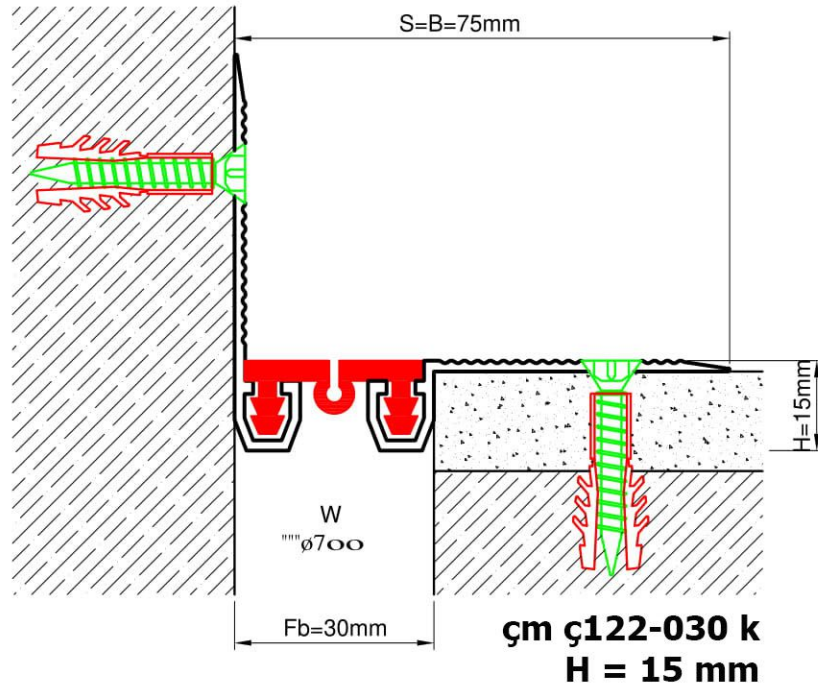

Çamlıbeller Metal,Çelik
Dilatasyon

Duvar-Tavan Profilleri
Wall and Ceiling Profiles
Çm Ç122-030 H=15 mm

Profil No Profile Number	AS U122-030	AS U122-030 K
Fb (mm)	30	30
H (mm) yaklaşık approx.	15	15
W± (mm) yaklaşık approx.	±5	±5
Renk Color	Alüminyum: Natürel, Fitiller: Siyah, gri, diğer Aluminum: Natural, Inserts: Black, grey, others	
Malzeme Material	Alüminyum, TPE Termoplastik Elastomer Aluminum, TPE Thermoplastic Elastomer	
Standart Uzunluk Standard Length	3	