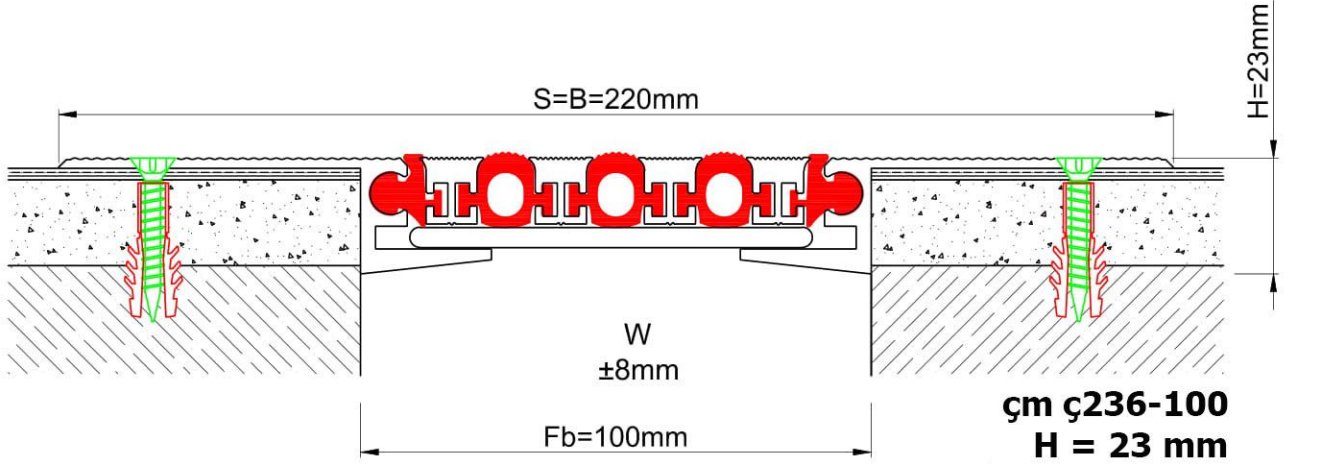

Çamlıbeller Metal,Çelik
Dilatasyon

Duvar-Tavan Profilleri
Wall and Ceiling Profiles
Çm Ç236-100 H=23 mm

Profil No Profile Number	AS U236-100	AS U236-100 K
Fb (mm)	100	100
H (mm) yaklaşık approx.	23	23
W± (mm) yaklaşık approx.	±8	±8
Renk Color	Alüminyum: Natürel, Fitiller: Siyah, gri, diğer Aluminum: Natural, Inserts: Black, grey, others	
Malzeme Material	Alüminyum, TPE Termoplastik Elastomer Aluminum, TPE Thermoplastic Elastomer	
Standart Uzunluk Standard Length	3	
Yükleme Kapasitesi Load-Bearing Capacity		