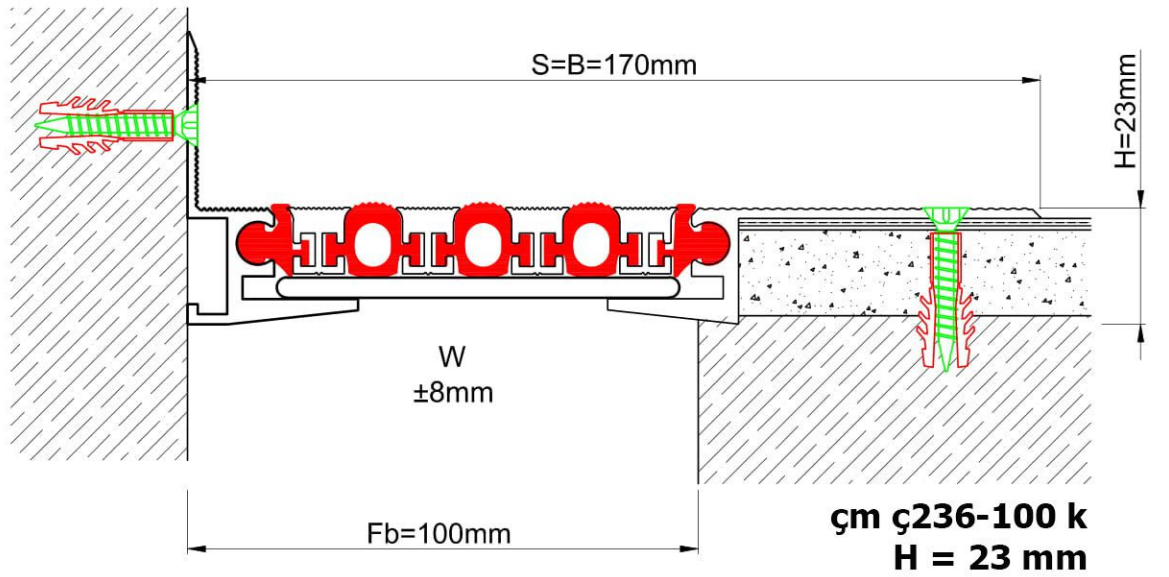

Çamlıbeller Metal,Çelik
Dilatasyon

Duvar-Tavan Profilleri
Wall and Ceiling Profiles
Çm Ç236-100 H=23 mm

Profil No Profile Number	AS U236-100	AS U236-100 K
Fb (mm)	100	100
H (mm) yaklaşık approx.	23	23
W± (mm) yaklaşık approx.	±8	±8
Renk Color	Alüminyum: Natürel, Fitiller: Siyah, gri, diğer Aluminum: Natural, Inserts: Black, grey, others	
Malzeme Material	Alüminyum, TPE Termoplastik Elastomer Aluminum, TPE Thermoplastic Elastomer	
Standart Uzunluk Standard Length	3	
Yükleme Kapasitesi Load-Bearing Capacity		